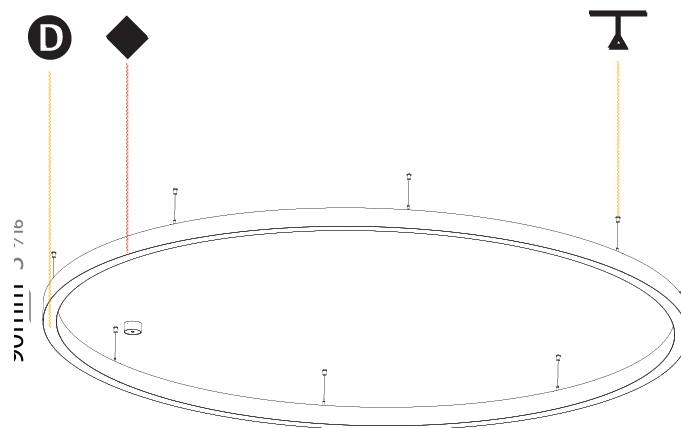

GENERAL

Series: Glorious
Subseries: Glorious Slim
Brand: Prolicht
Division: Architectural
Mounting Type: Suspension
Mounting Location: Ceiling
Subcategory: Ambient

PHYSICAL

Shape: Round
Diameter (mm): 3000
Diameter (in): 118 1/8
Height (mm): 90
Height (in): 3 9/16
Max. Overall Height (mm): 2090
Max. Overall Height (in): 82 5/16
Light Distribution: Direct / Indirect
Weight (kg): 31.716
Weight (lbs): 69.93
Diffuser: PMMA - Opal or Micro-Prism
Fixture Finish: SSR / BKV / CWI / CRY / HAB / UFT / ITA / RUA / FTG / MYG / LOD / PUS / FRO / FUP / KIA / POP / BLS / SPG / MEY / GOH / GUM / CHC / COM / ABZ / JAG / OBR / MOS / ROR
Fixture Material: Aluminum
Cable Details: 2000mm or 6000mm Transparent Cable

ELECTRICAL

Lamp Type: LED (Zhaga Standard)
Input Wattage (W): 224 / 112
Total Output Wattage (W): 192 / 84
Dimming: Tri-Mode (Non-Dimming and Phase Dimming (120Vac only) and 0-10V Dimming)
Driver Included: Yes
Driver Location: Integrated
Driver Type: Constant Current - Universal
Driver Class: Class 2
Input Voltage (V): 120 - 277
Constant Current (MA): 350

LED

Color Temperature (°K): 3000 / 3500 / 4000
Max. Delivered Lumen (lm): 38980 / 39798 / 40610
CRI: >80 CRI
Lamp Life (hrs): 50000

OPTICAL

RATINGS AND CERTIFICATIONS

Certified By: Certified for North American Standards
IP rating: IP20

2870mm 113"

3000mm 118 1/8"