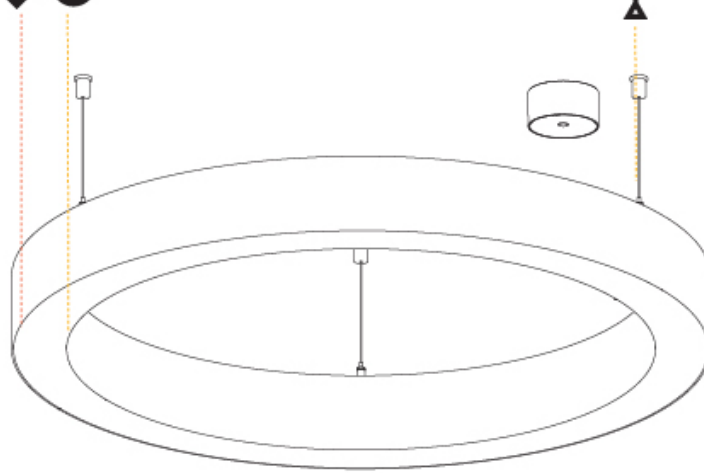

Ø 670mm 26 3/8"

Ø 800mm 31 1/2"

PROJECT	_____
TYPE	_____
SPECIFIER	_____
QUANTITY	_____
DATE	_____

For Color / Finish Chart & Symbology see Appendix or product page downloadable area.

°K

Dimming	DP	DV	
	Phase	0-10V	
Color Temperature	30K	35K	°K
	3000K	3500K	
Diffuser	01	02	D
	Opal	Micro-Prism	
Suspension Cable Color and Length	..05	..10	
	2000	6000	